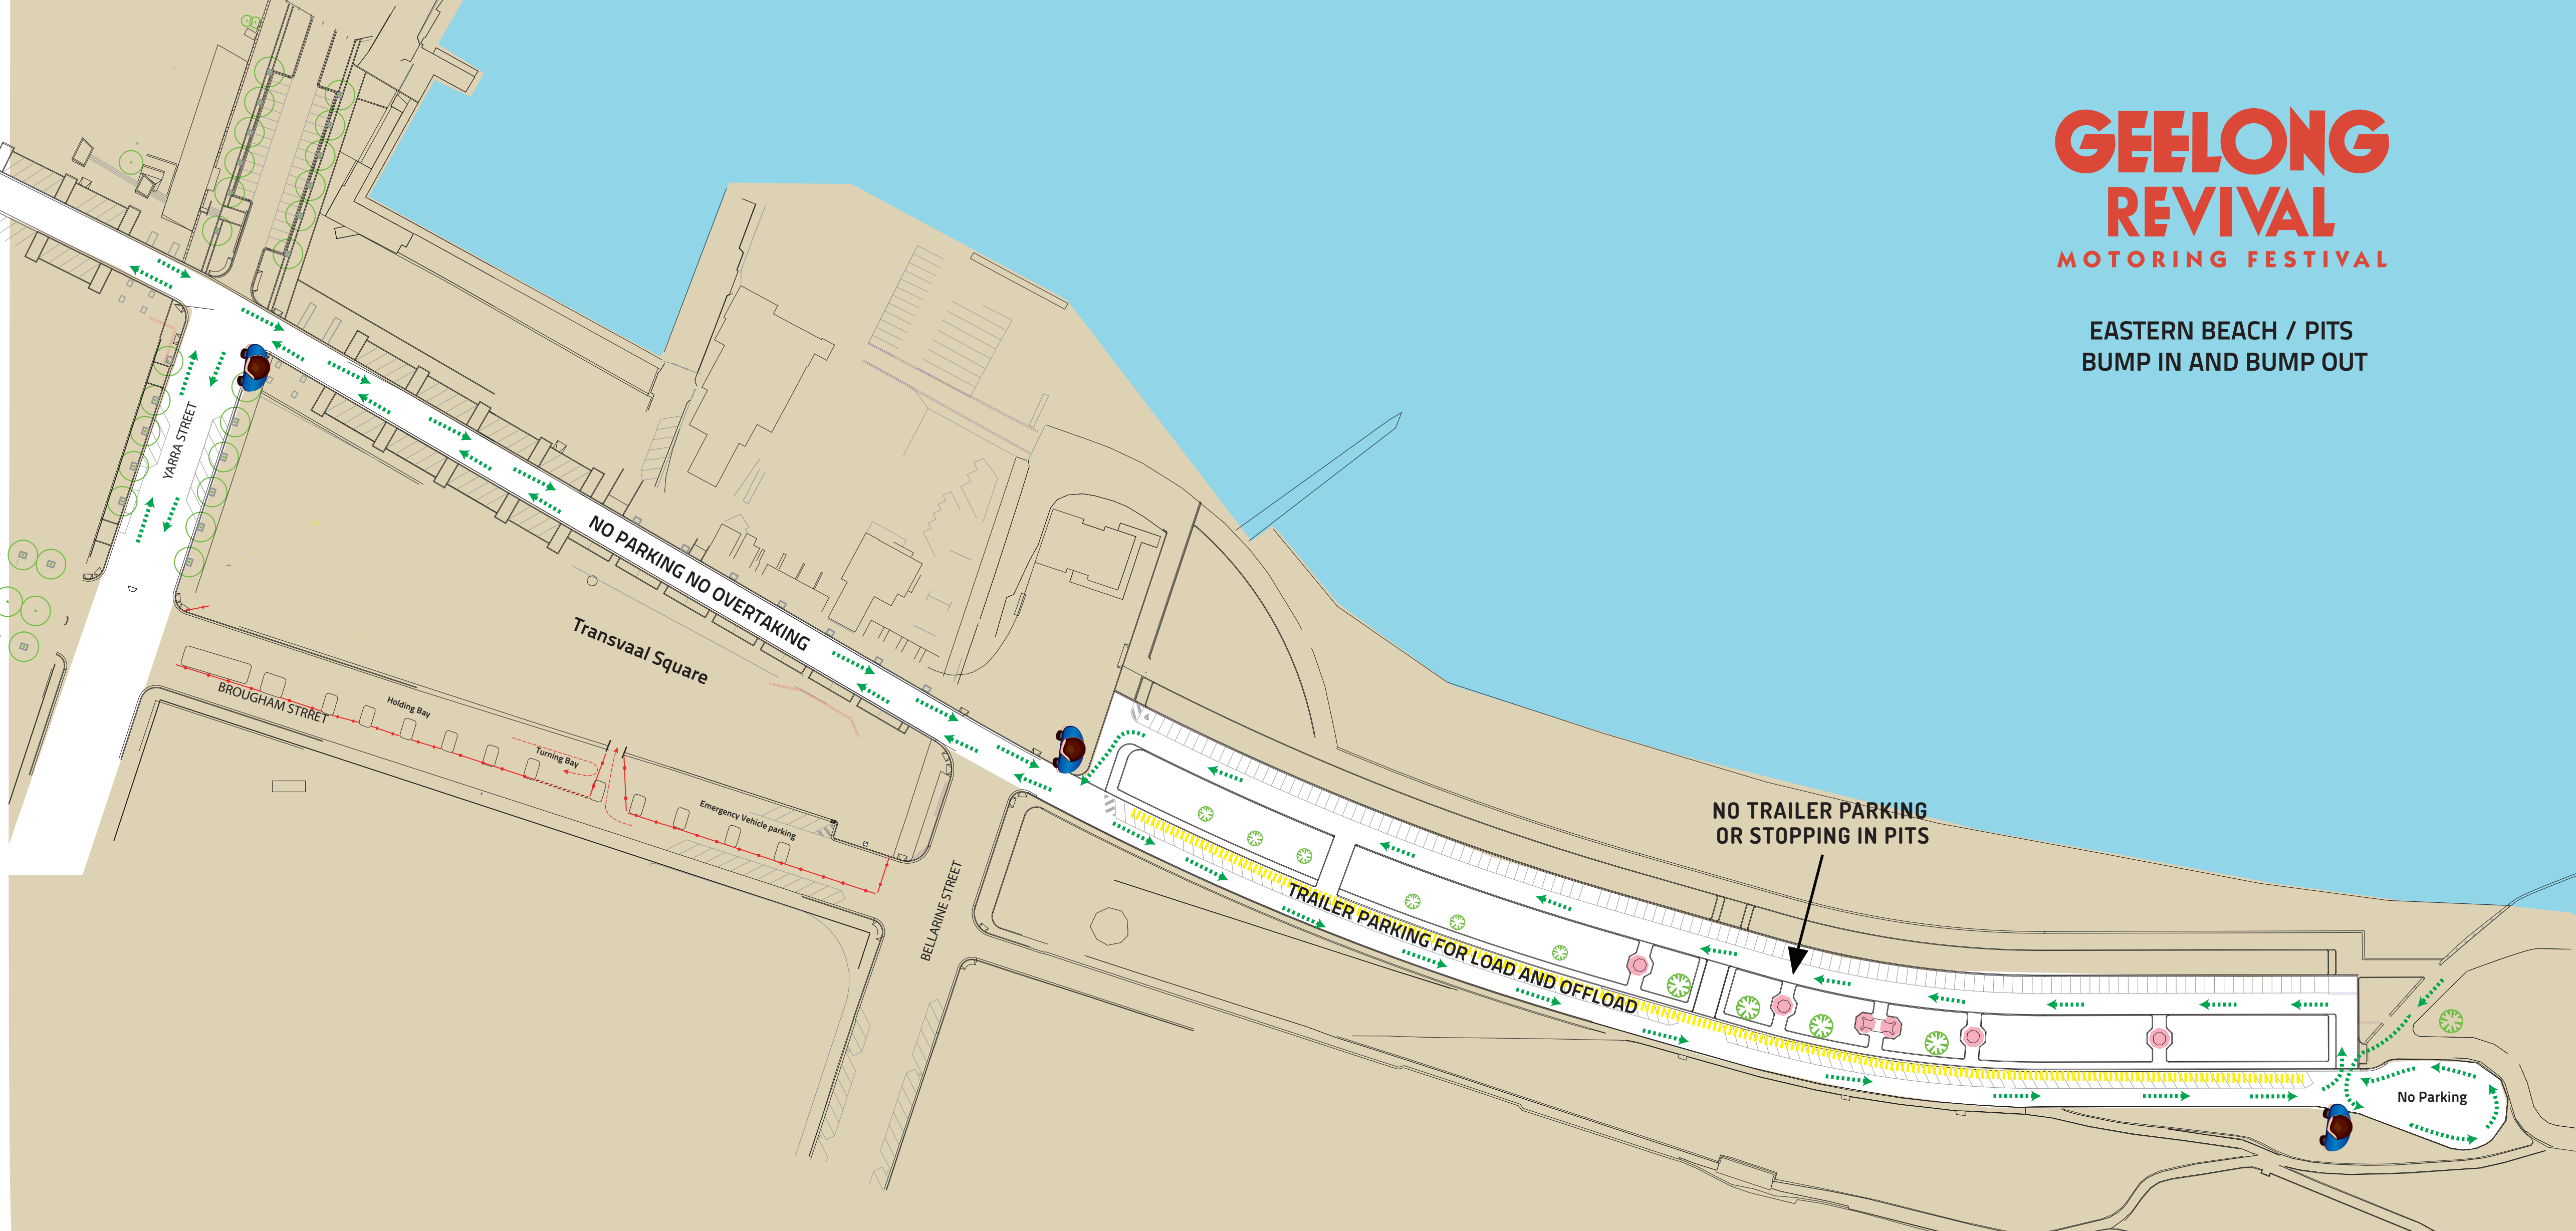

# GEELONG REVIVAL

MOTORING FESTIVAL

EASTERN BEACH / PITS  
BUMP IN AND BUMP OUT

NO PARKING NO OVERTAKING

Transvaal Square

BROUGHAM STREET

Holding Bay

Turning Bay

Emergency Vehicle parking

BELLARINE STREET

NO TRAILER PARKING  
OR STOPPING IN PITS

TRAILER PARKING FOR LOAD AND OFFLOAD

No Parking